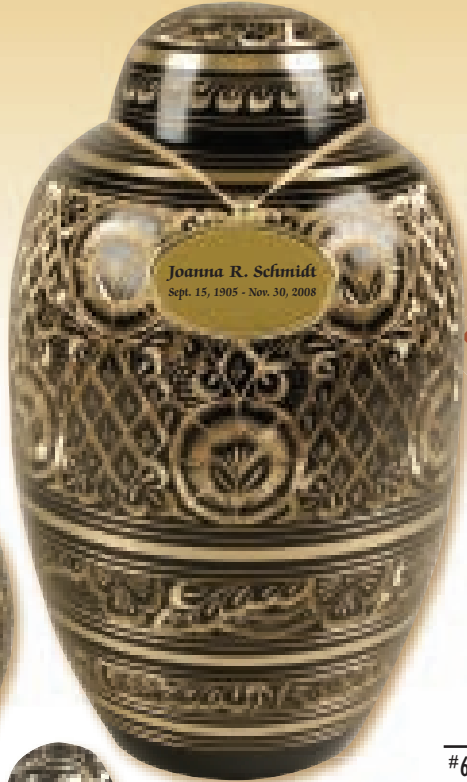

ELLORA SERIES

The Ellora Series are brass core urns. They are hand finished with applied pewter or bronze and beautifully polished.

Add optional Charms to personalize:
See Page 66

MIDNIGHT ORNATE

- #6034577 URN 10.5”H x 6.25”W
- #6051845 WITH OPTIONAL GOLDEN CHARM
- #6034578 KEEPSAKE/INFANT 5.75”H x 4.75”W
- #6034579 SHARING URN 3”H x 1.75”W
- #6051882 HEART 3”H x 3W x 1.75”L
Shown with optional Heart Stand.

IN FLIGHT

- #6034544 URN 10.5”H x 6.25”W
- #6034575 KEEPSAKE/INFANT 5.75”H x 4.75”W
- #6034576 SHARING URN 3”H x 1.75”W
- #6051884 HEART 3”H x 3W x 1.75”L
Shown with optional Heart Stand.

PINK ROSE

- #6047630 URN 11”H x 6”W
- #6047631 SHARING URN 2.75”H x 1.75”W
- #6051883 HEART 3”H x 3W x 1.75”L
Shown with optional Heart Stand.