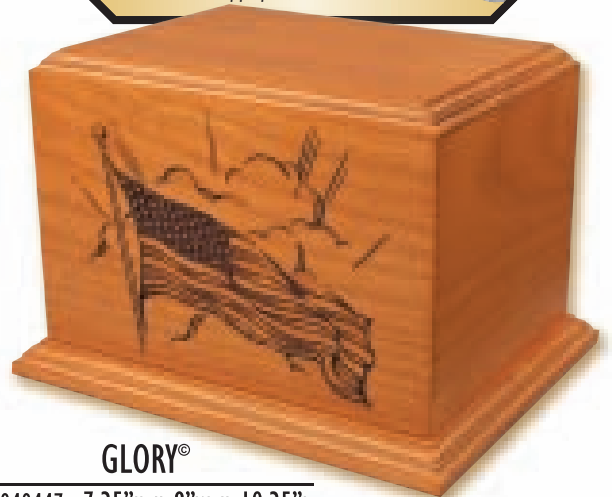

MILITARY & EMBLEMS

Flag Cases and Military Urns are constructed from solid hardwoods.

Many urns can be customized with Military Emblems or engraving.

Personalization:
Name, Date, Text, Art, Appliques, & Emblems

PATRIOTIC FLAG CASE

- #6027490 WALNUT *As Shown* 
 - #6047685 OAK 
 - #6027491 CHERRY 
- 12"H x 4"W x 23"L
US Flag not included
shown w/Optional Base

FLAG CASE BASE

- #6027492 WALNUT *As Shown*
 - #6051842 OAK
 - #6027493 CHERRY
- 3.5"H x 4"W x 26"L

HONOR®

#6034512 7.25"H x 8"W x 10.25"L

GLORY®

#6040447 7.25"H x 8"W x 10.25"L

MILITARY EMBLEMS

Can be affixed to most urns or engraved as art.
Please see page 66 for more information.

NORWOOD OAK

#6028825 8.5"H x 7.5"W x 13"L
With Optional Army Emblem – not included