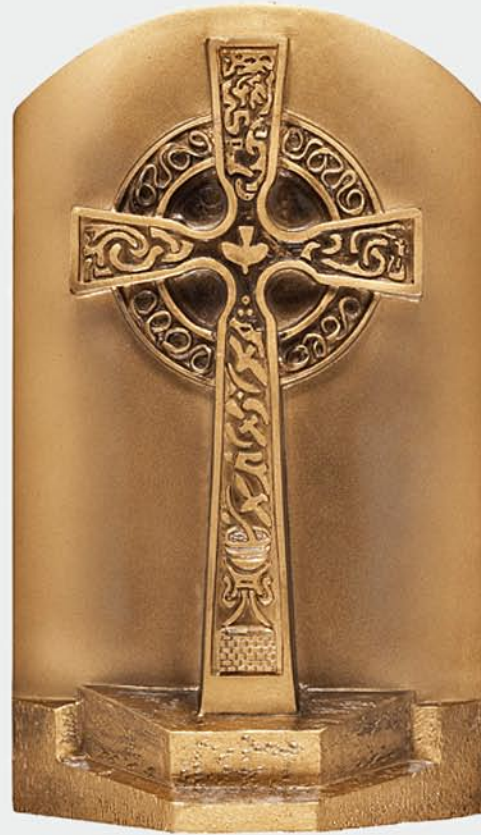

ETERNAL REFLECTIONS™ - SCULPTURAL SERIES

CELTIC CROSS

6047225